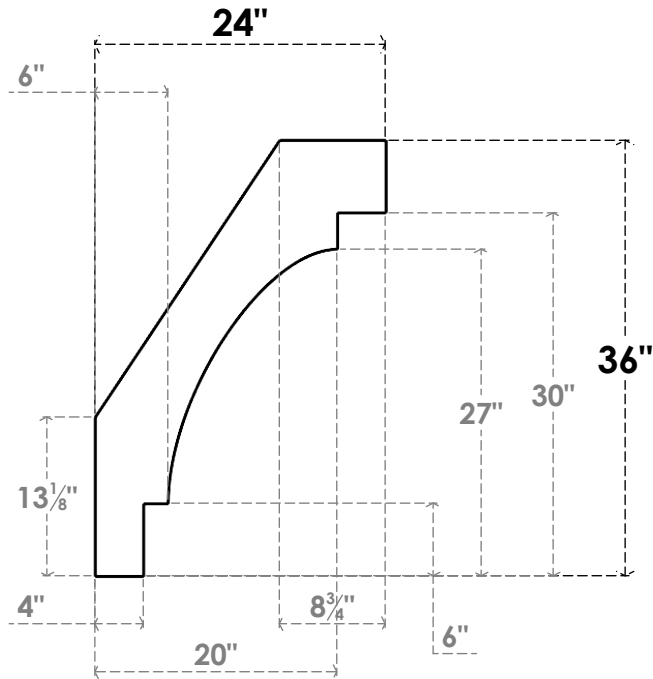

ITEM NUMBER: BRCPC055X24000X36000MRC

5 1/2"W X 24"D X 36"H MERCED ARCHITECTURAL GRADE PVC CLOSED KNEE BRACE

SIDE PROFILE

FRONT PROFILE

ISOMETRIC

EKENA MILLWORK
2300 WEST MAIN ST.
CLARKSVILLE, TX 75426
TOLL FREE: 866-607-0453
WWW.EKENAMILLWORK.COM