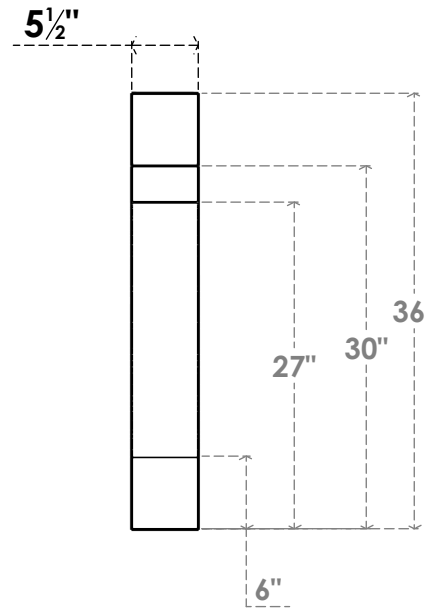

ITEM NUMBER: BRCPC055X24000X36000MRC

5 1/2"W X 24"D X 36"H MERCED ARCHITECTURAL GRADE PVC CLOSED KNEE BRACE

SIDE PROFILE

FRONT PROFILE

ISOMETRIC

EKENA MILLWORK
2300 WEST MAIN ST.
CLARKSVILLE, TX 75426
TOLL FREE: 866-607-0453
WWW.EKENAMILLWORK.COM